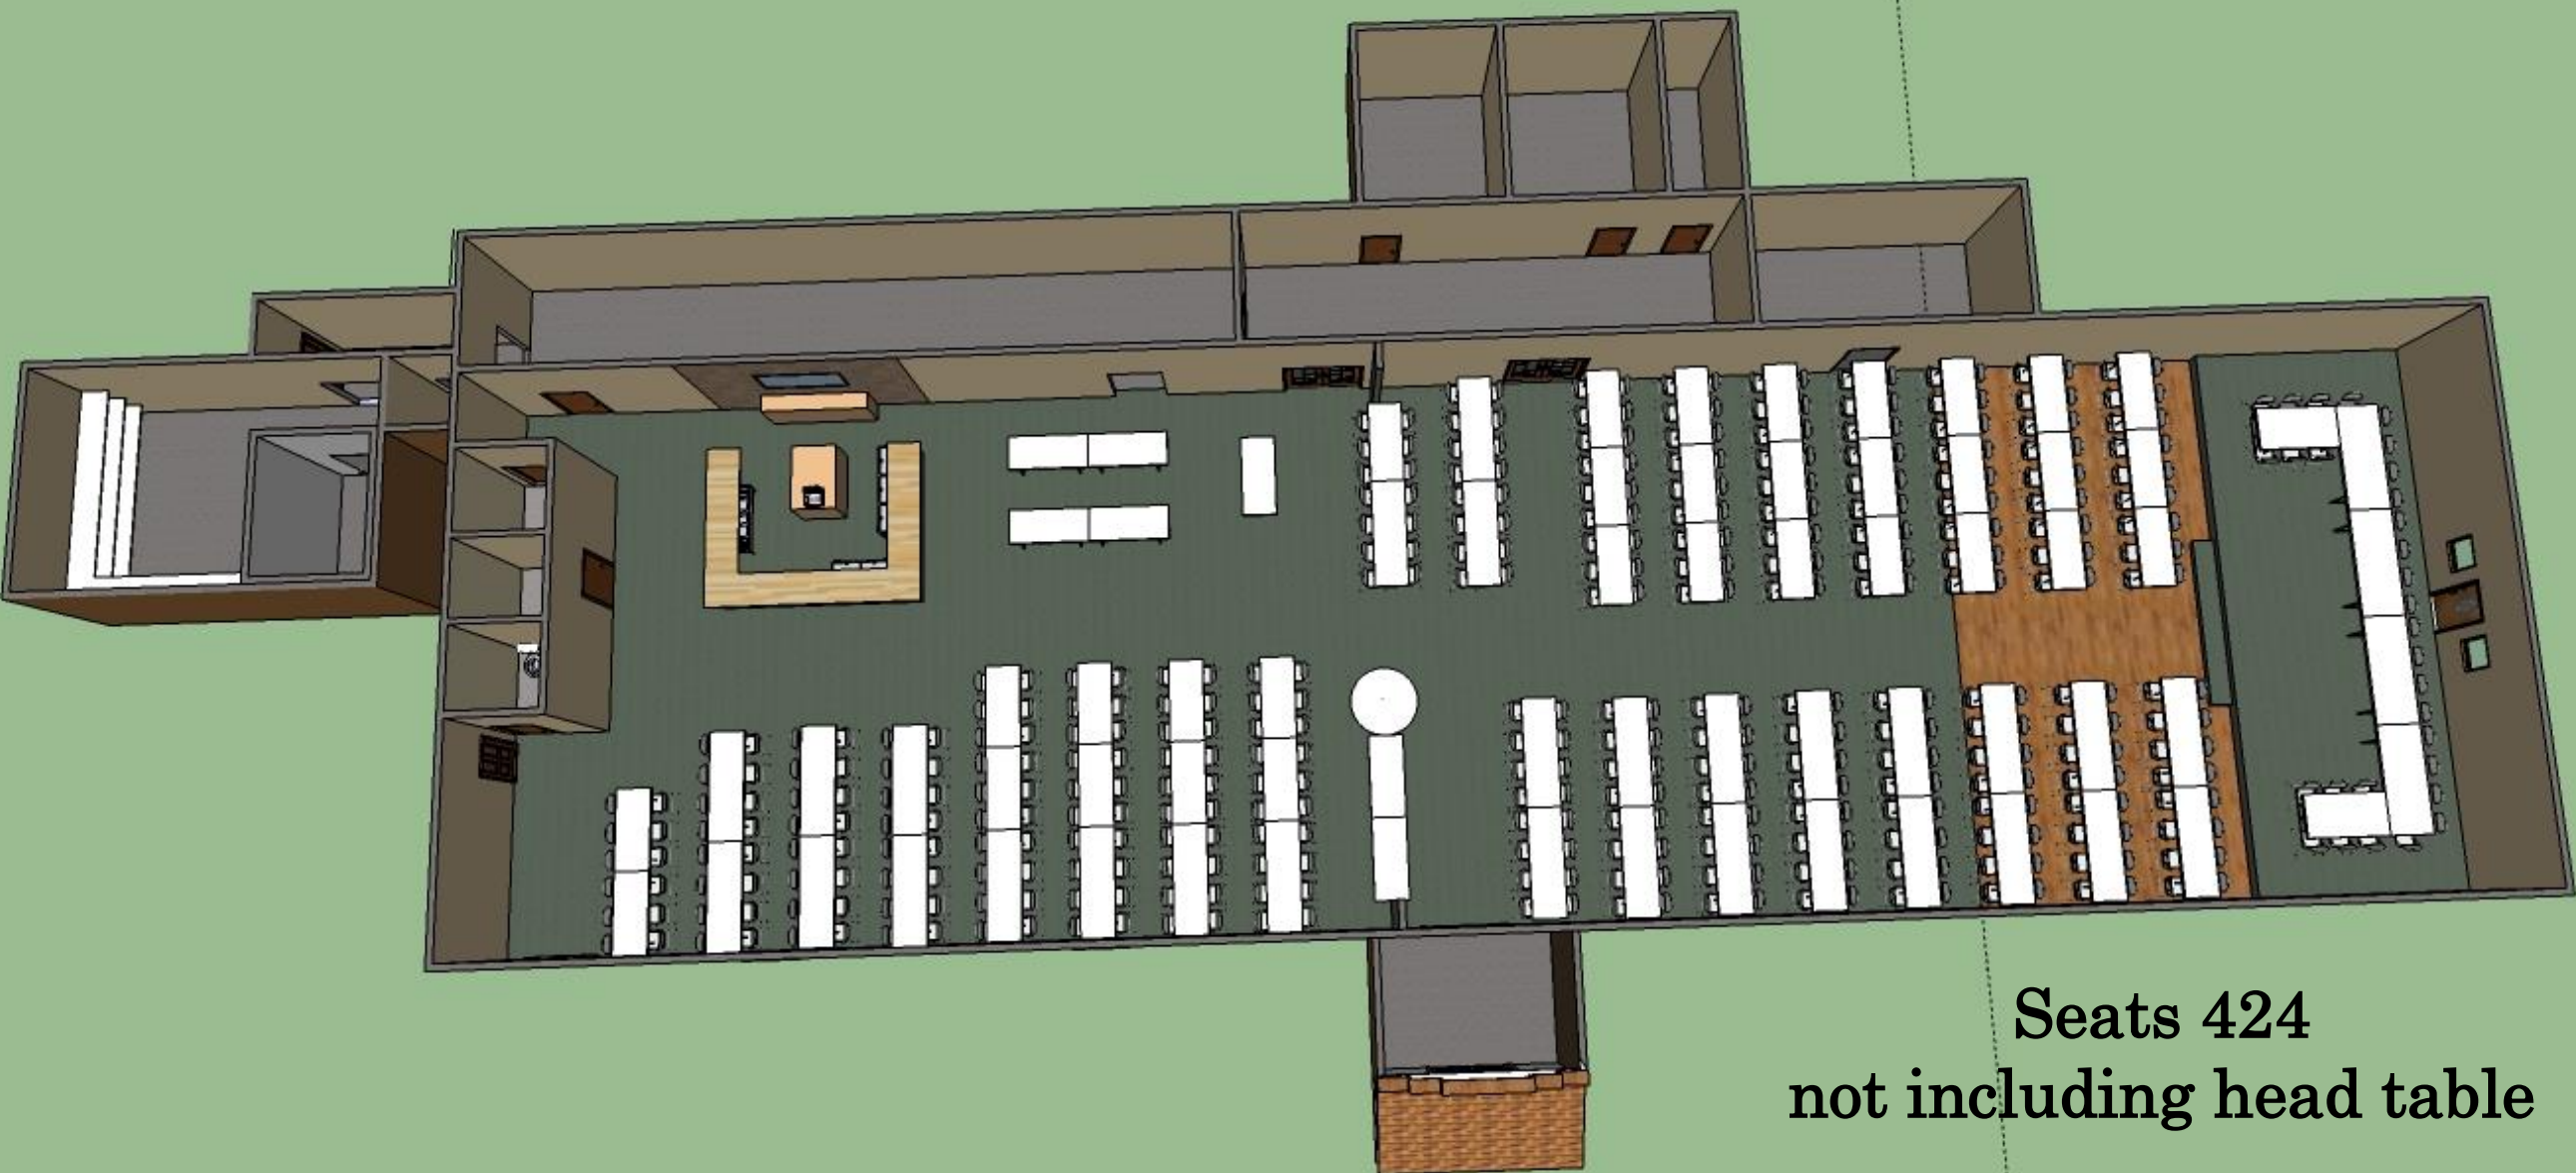

Edgewood Locker Event Center

Seats 424
not including head table

Seats 388
not including head table

Seats 386
not including head table

Seats 304
not including head table

Thunder Room Setup
Seats 104

**Head Table
Seats 10**

**Head Table
Seats 12**

Head Table
Seats 16

Head Table
Seats 24

Head Table
Seats 26