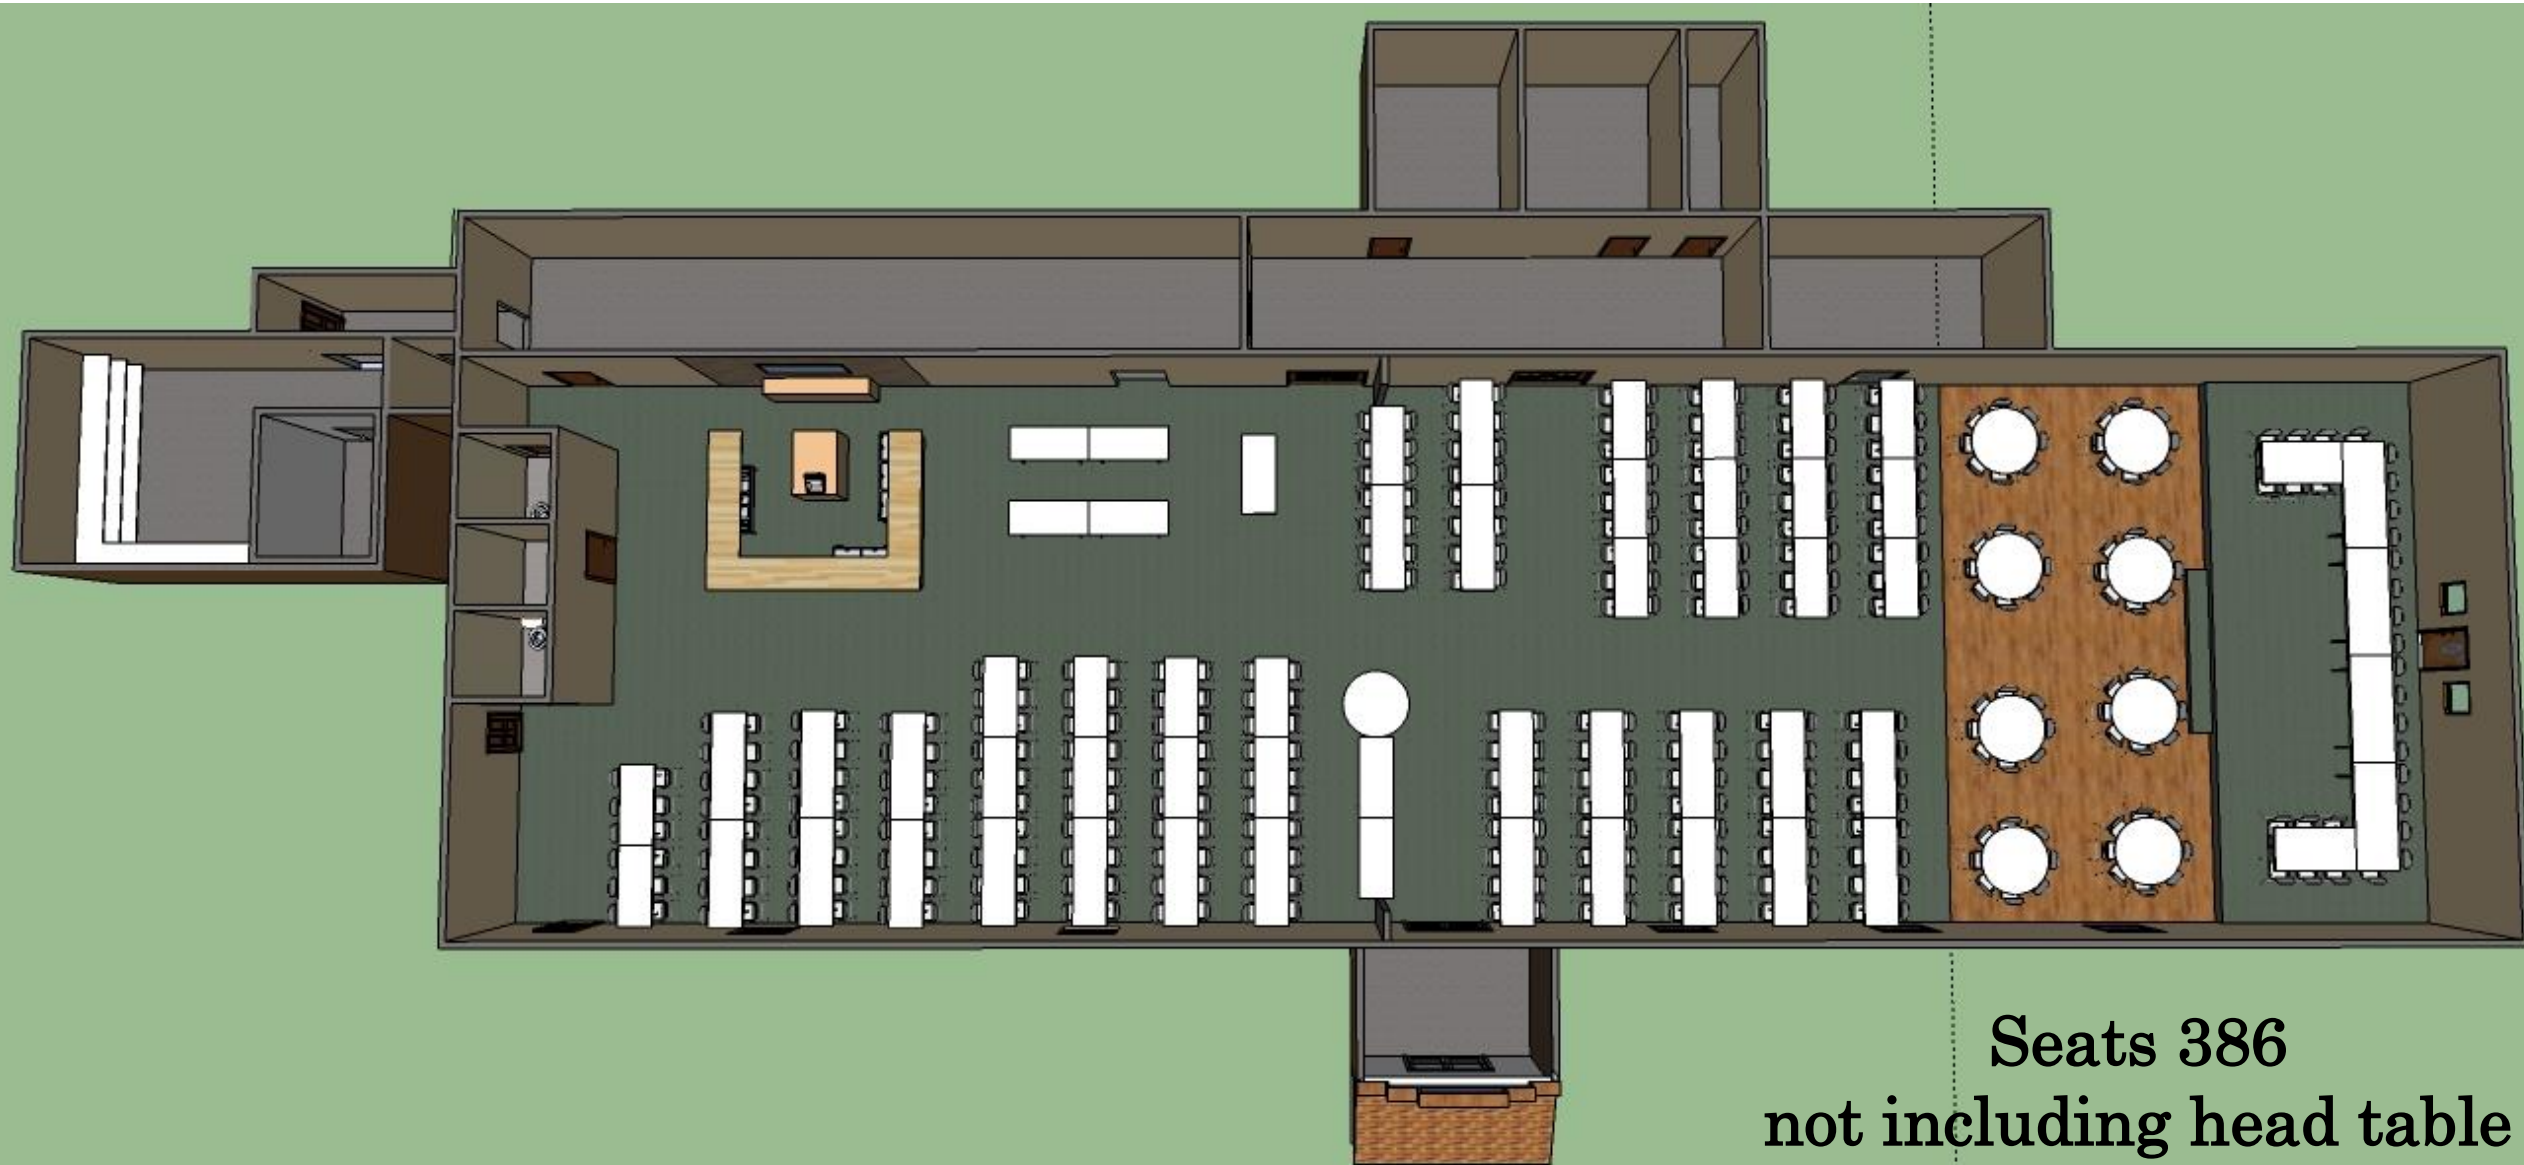

Edgewood Locker Event Center

Seats 424
not including head table

Seats 388
not including head table

Seats 386
not including head table

Seats 304
not including head table

Thunder Room Setup
Seats 104

**Head Table
Seats 10**

**Head Table
Seats 12**

Head Table
Seats 16

Head Table
Seats 24

Head Table
Seats 26