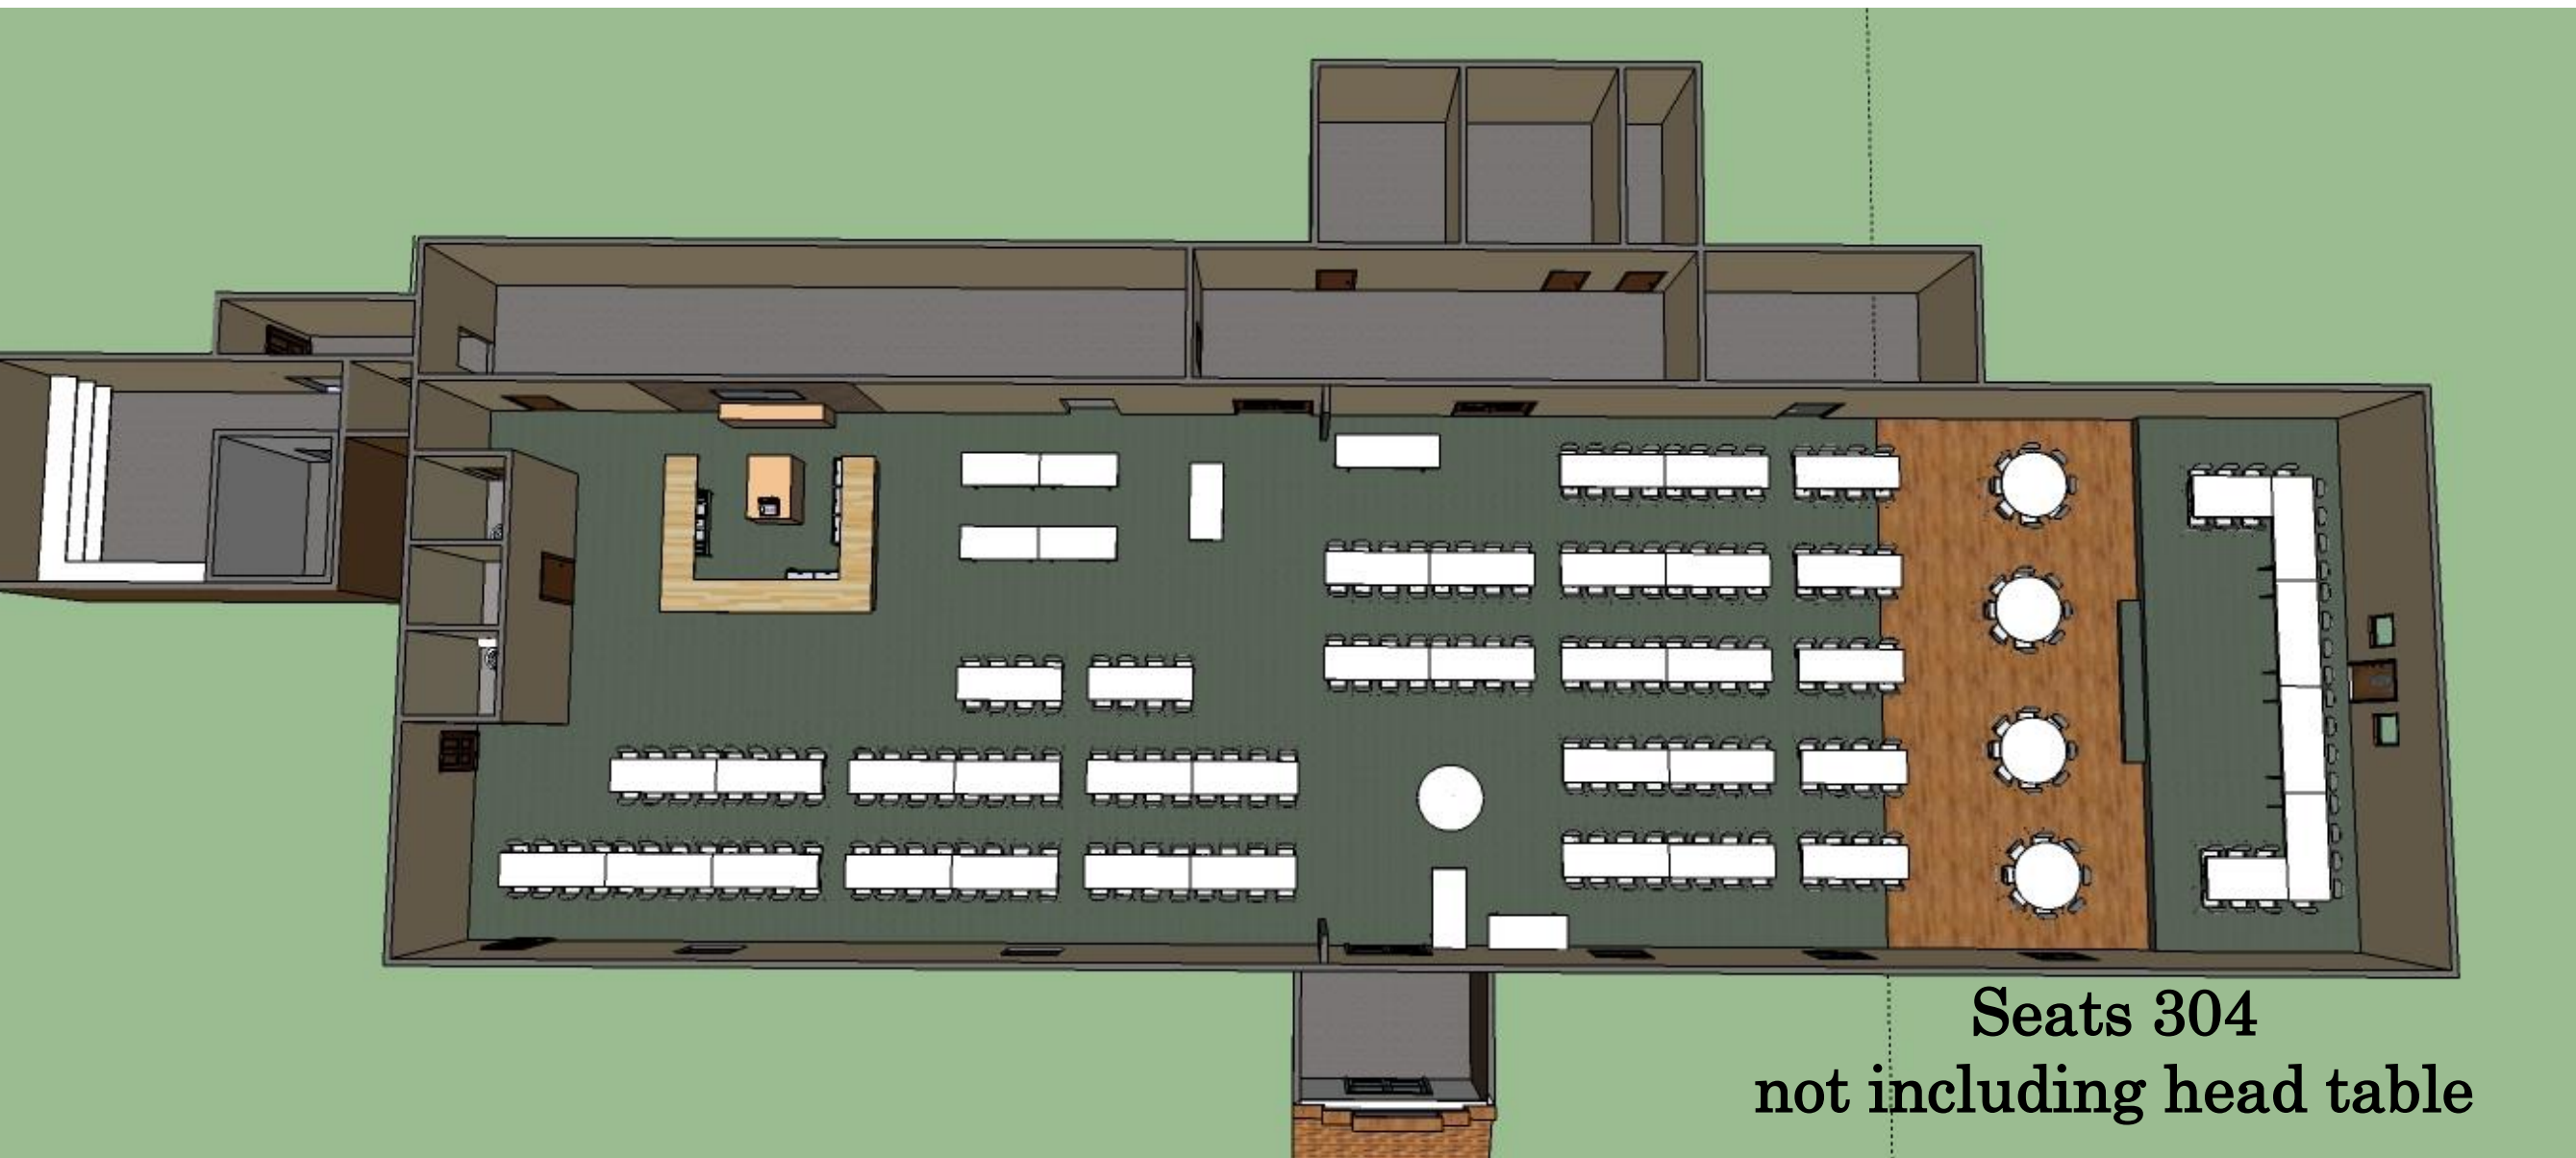

Edgewood Locker Event Center

Seats 424
not including head table

Seats 388
not including head table

Seats 386
not including head table

Seats 304
not including head table

Thunder Room Setup
Seats 104

**Head Table
Seats 10**

**Head Table
Seats 12**

Head Table
Seats 16

Head Table
Seats 24

Head Table
Seats 26