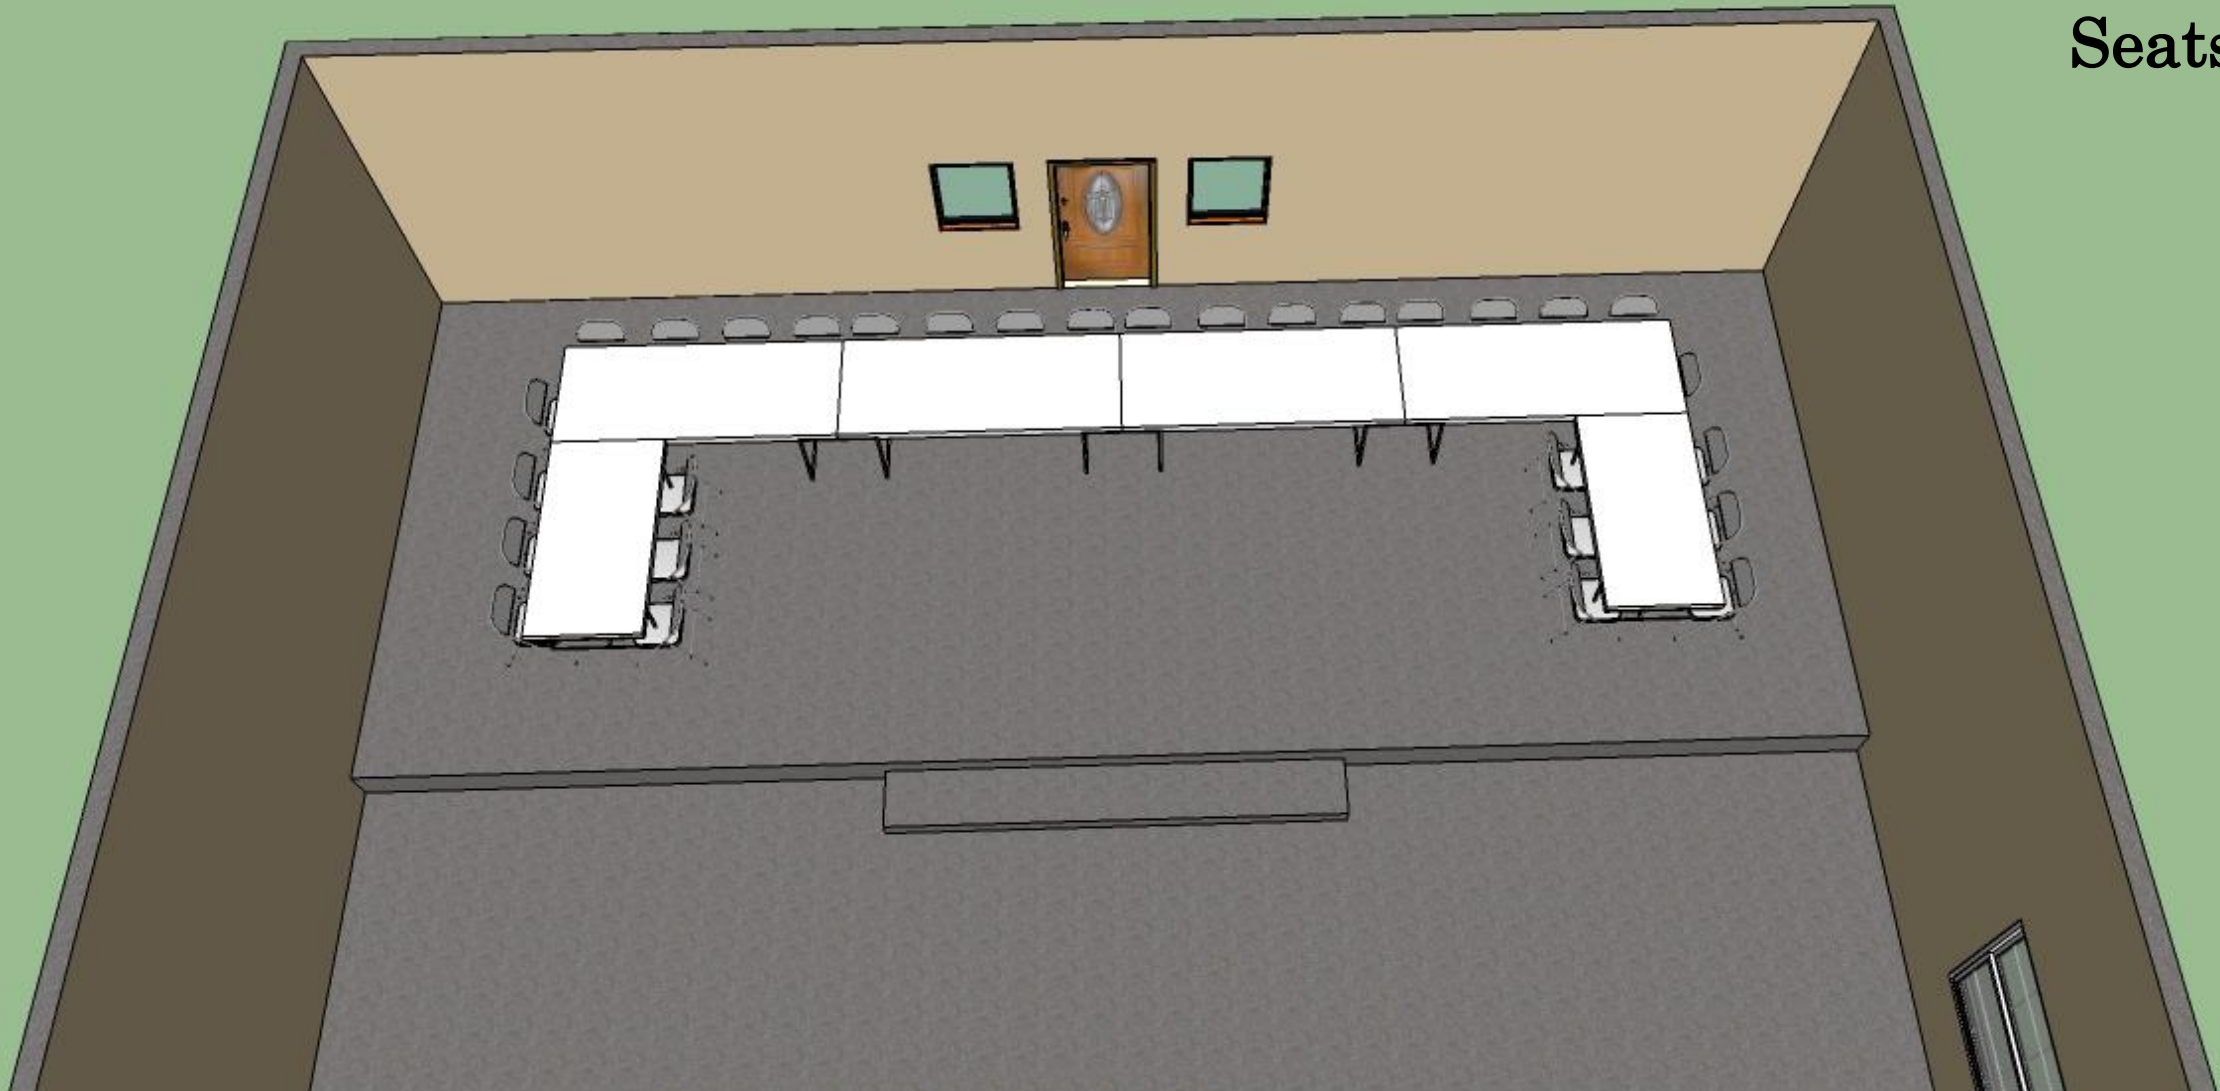

Edgewood Locker Event Center

Seats 424
not including head table

Seats 388
not including head table

Seats 386
not including head table

Seats 304
not including head table

Thunder Room Setup
Seats 104

**Head Table
Seats 10**

**Head Table
Seats 12**

Head Table
Seats 16

Head Table
Seats 24

Head Table
Seats 26