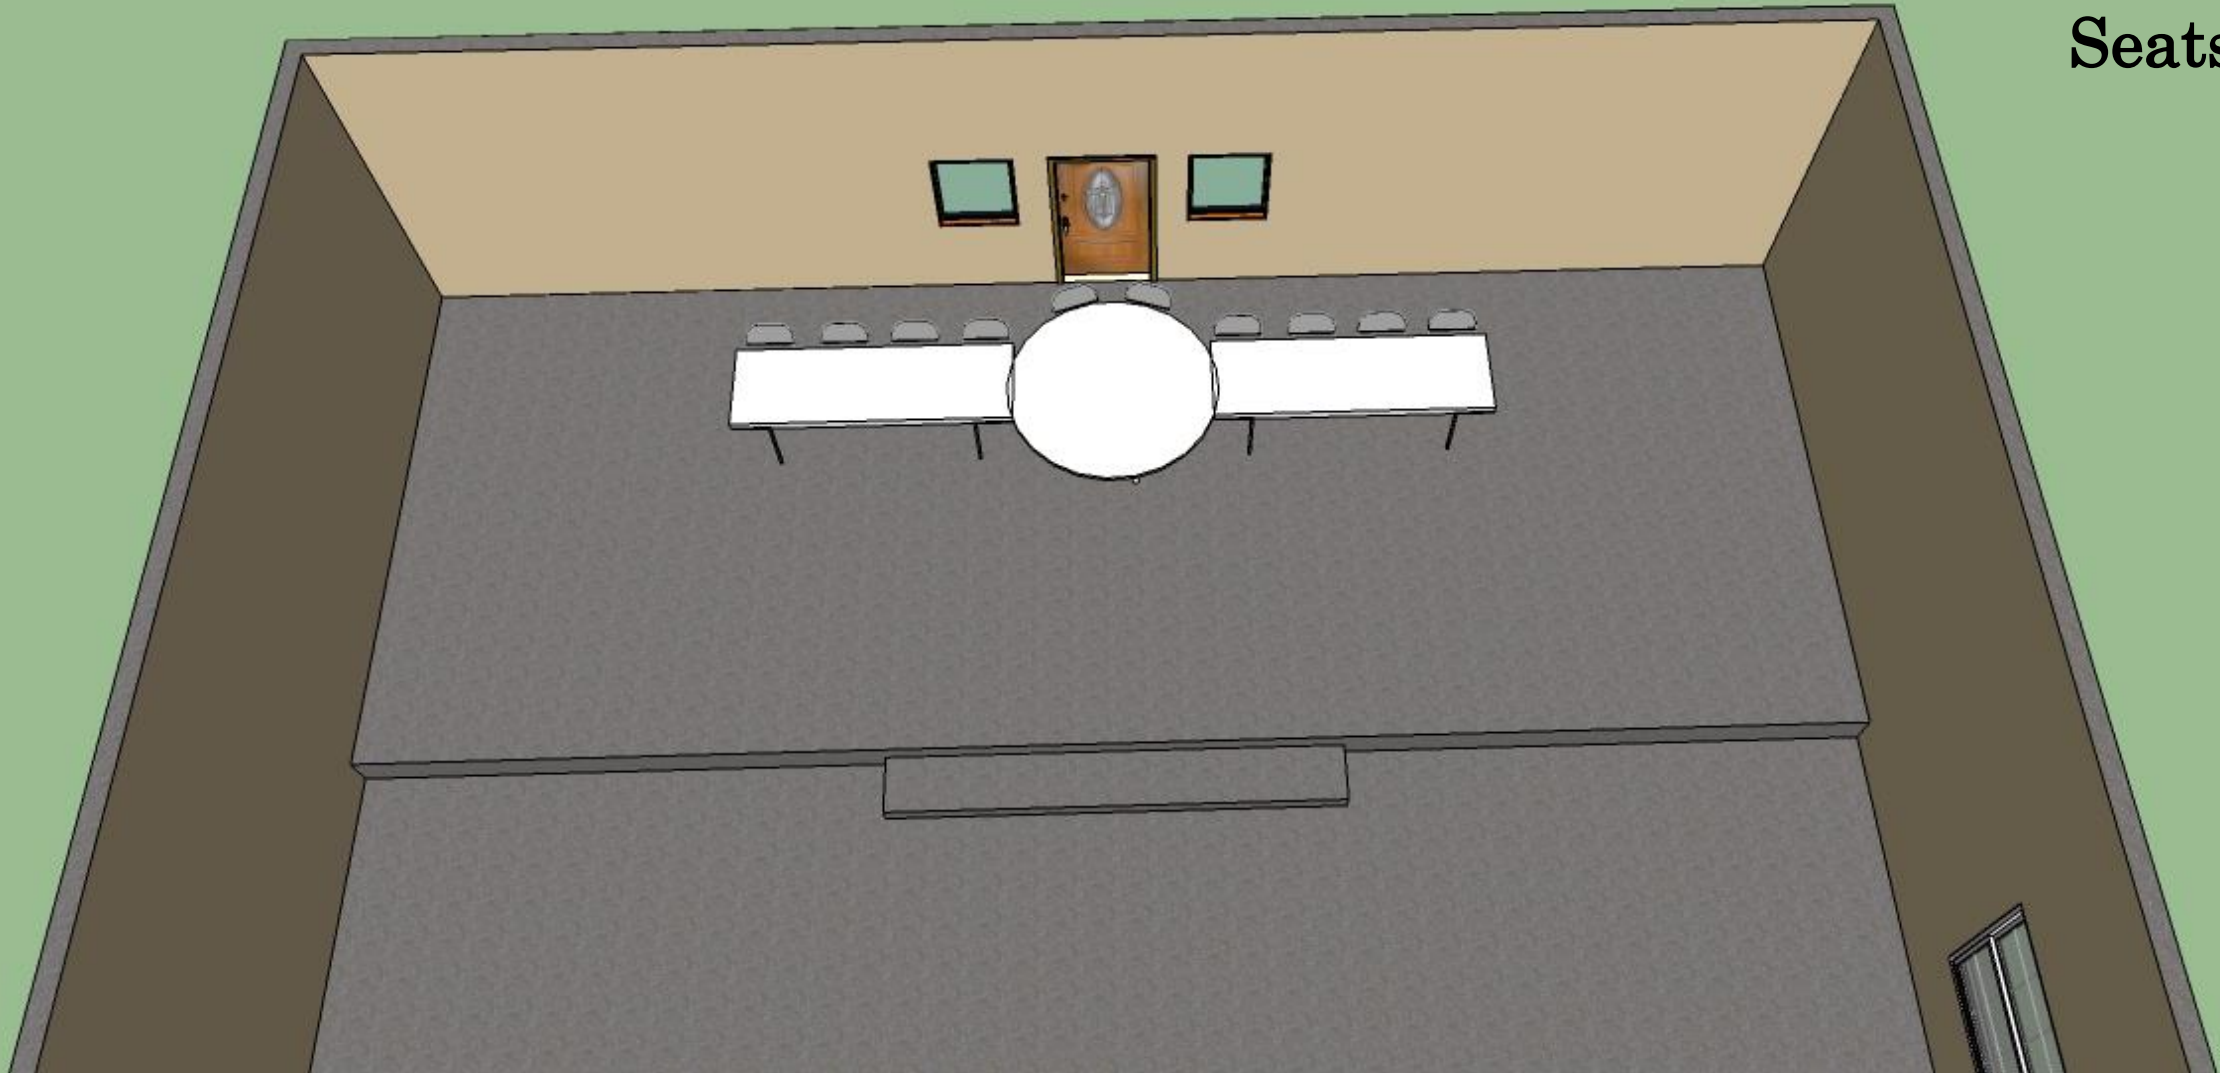

Edgewood Locker Event Center

Seats 424
not including head table

Seats 388
not including head table

Seats 386
not including head table

Seats 304
not including head table

Thunder Room Setup
Seats 104

**Head Table
Seats 10**

**Head Table
Seats 12**

Head Table
Seats 16

Head Table
Seats 24

Head Table
Seats 26