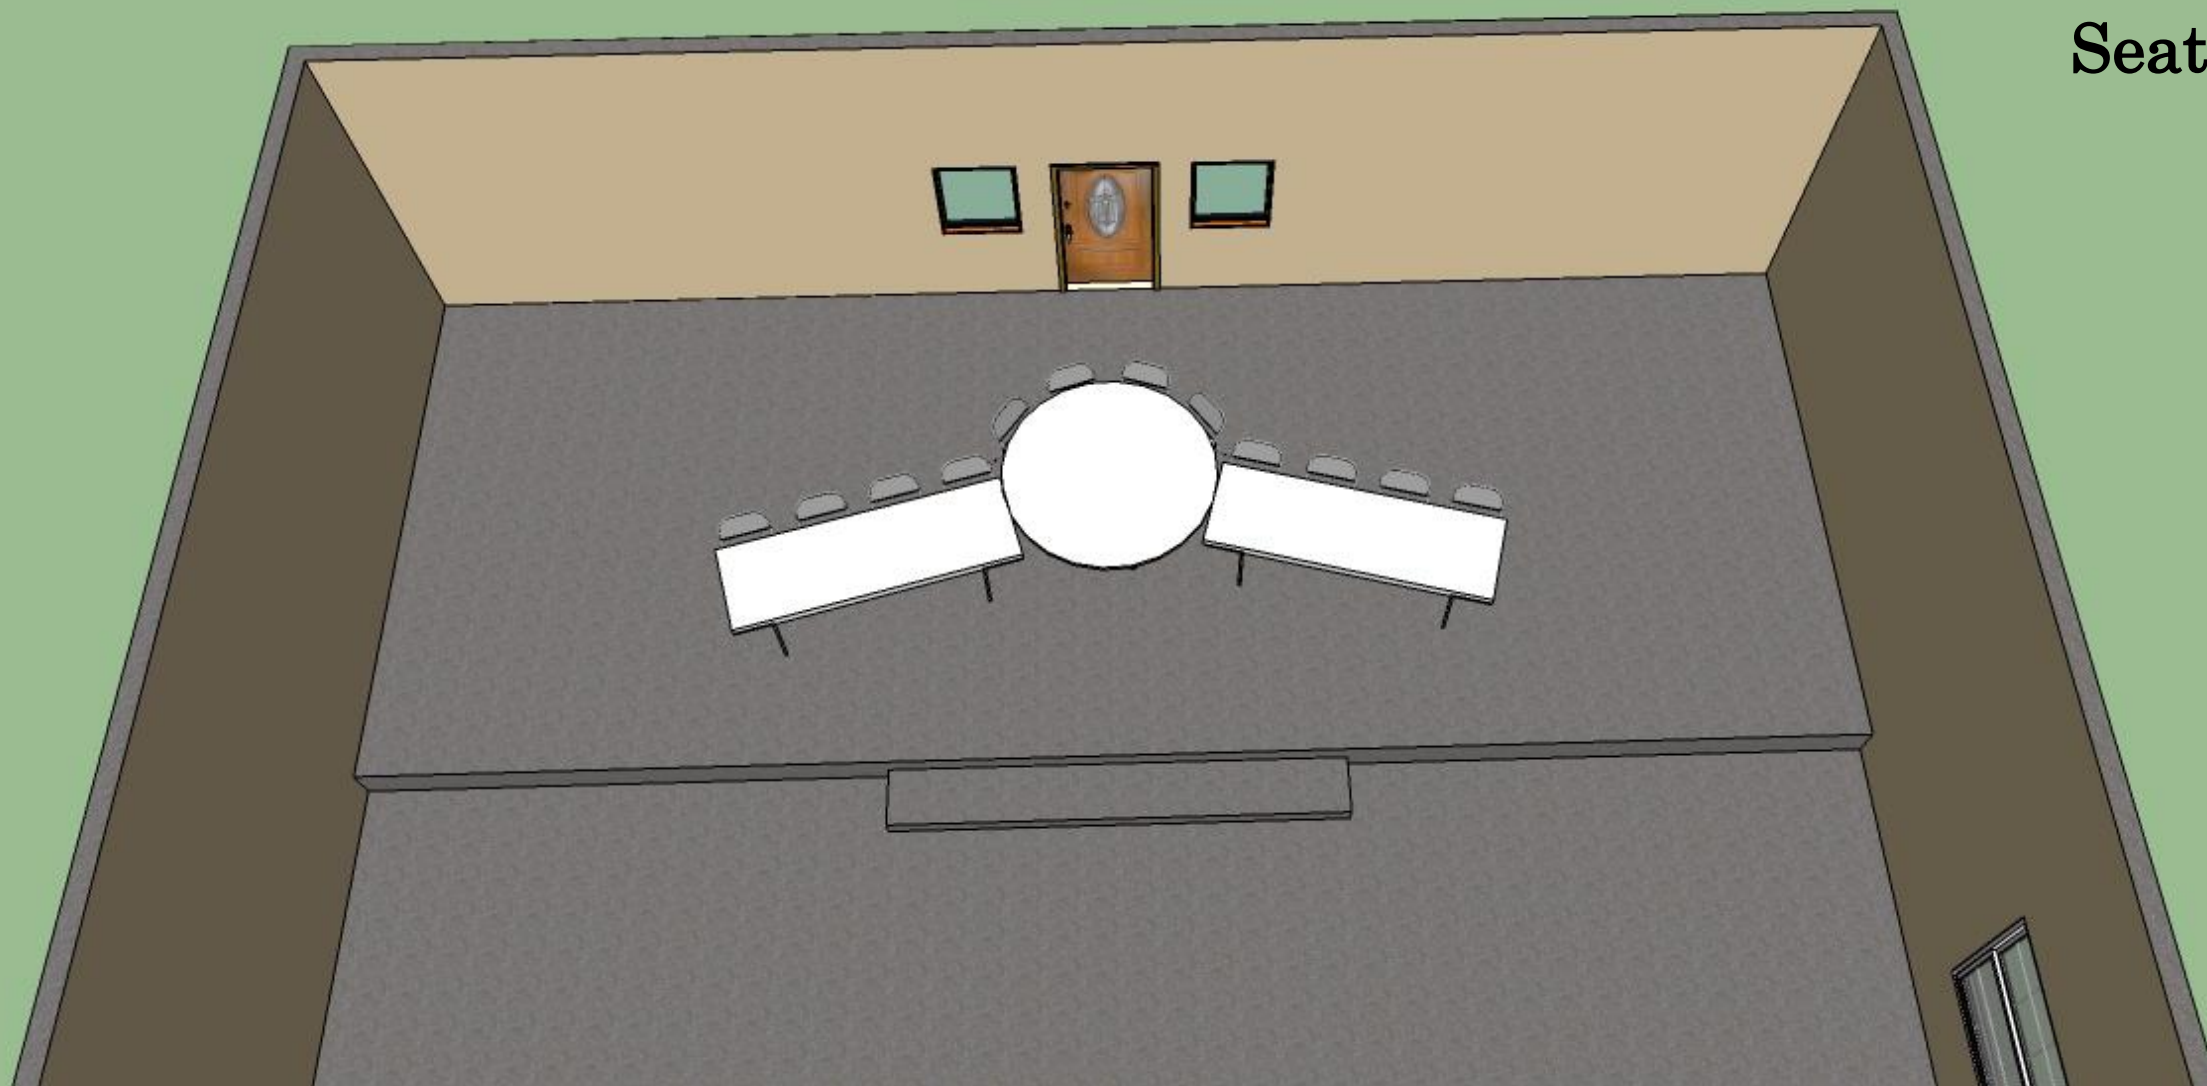

Edgewood Locker Event Center

Seats 424
not including head table

Seats 388
not including head table

Seats 386
not including head table

Seats 304
not including head table

Thunder Room Setup
Seats 104

**Head Table
Seats 10**

**Head Table
Seats 12**

Head Table
Seats 16

Head Table
Seats 24

Head Table
Seats 26