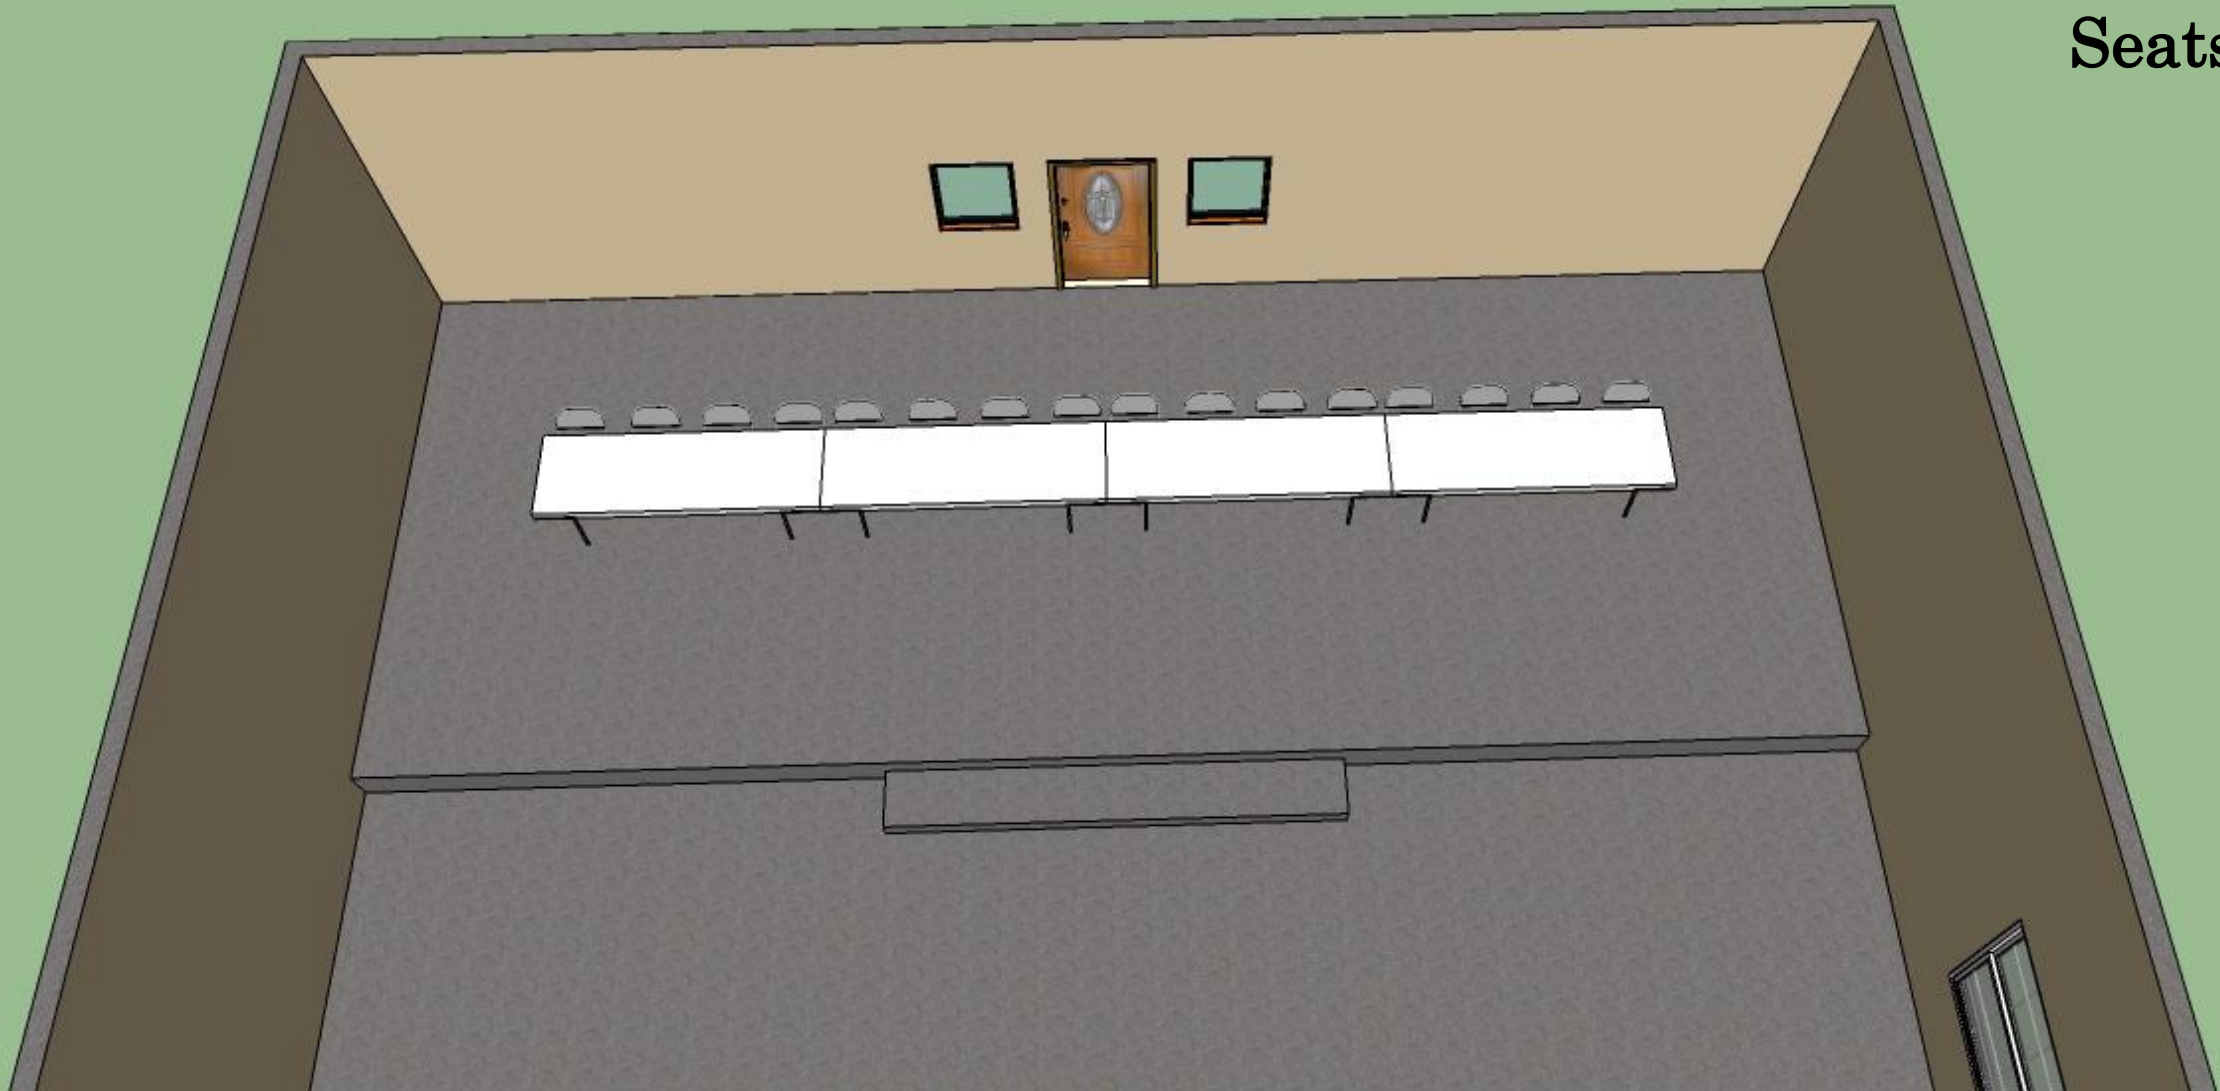

Edgewood Locker Event Center

Seats 424
not including head table

Seats 388
not including head table

Seats 386
not including head table

Seats 304
not including head table

Thunder Room Setup
Seats 104

**Head Table
Seats 10**

**Head Table
Seats 12**

Head Table
Seats 16

Head Table
Seats 24

Head Table
Seats 26