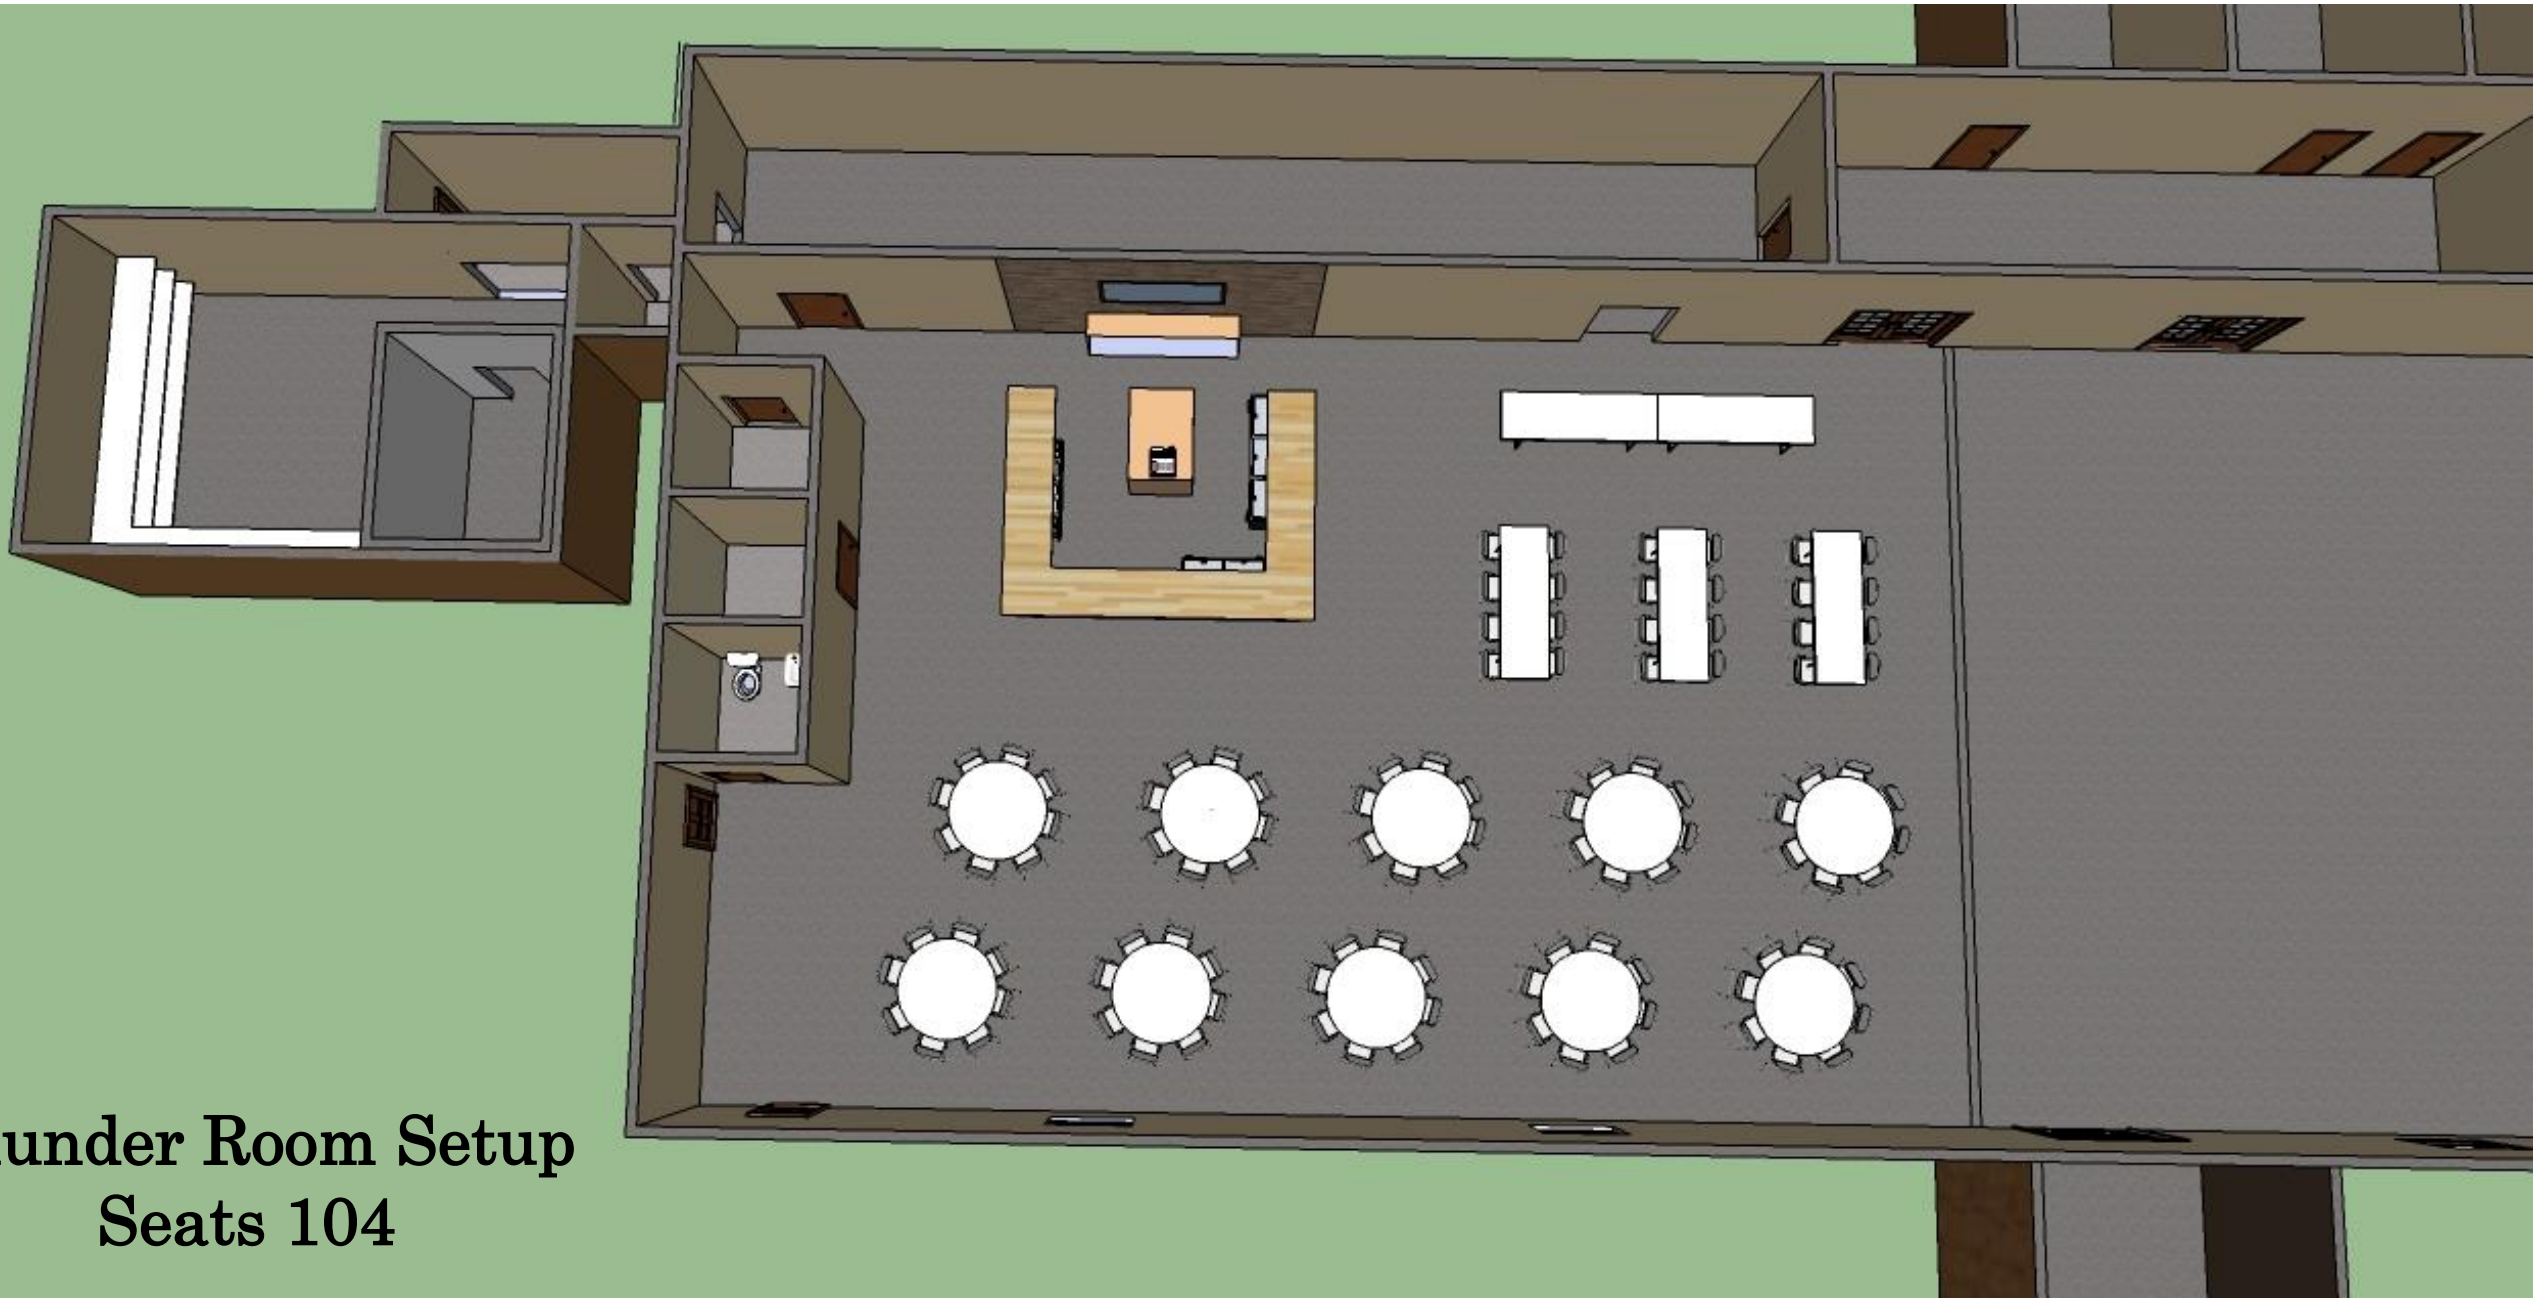

Edgewood Locker Event Center

Seats 424
not including head table

Seats 388
not including head table

Seats 386
not including head table

Seats 304
not including head table

Thunder Room Setup
Seats 104

**Head Table
Seats 10**

**Head Table
Seats 12**

Head Table
Seats 16

Head Table
Seats 24

Head Table
Seats 26