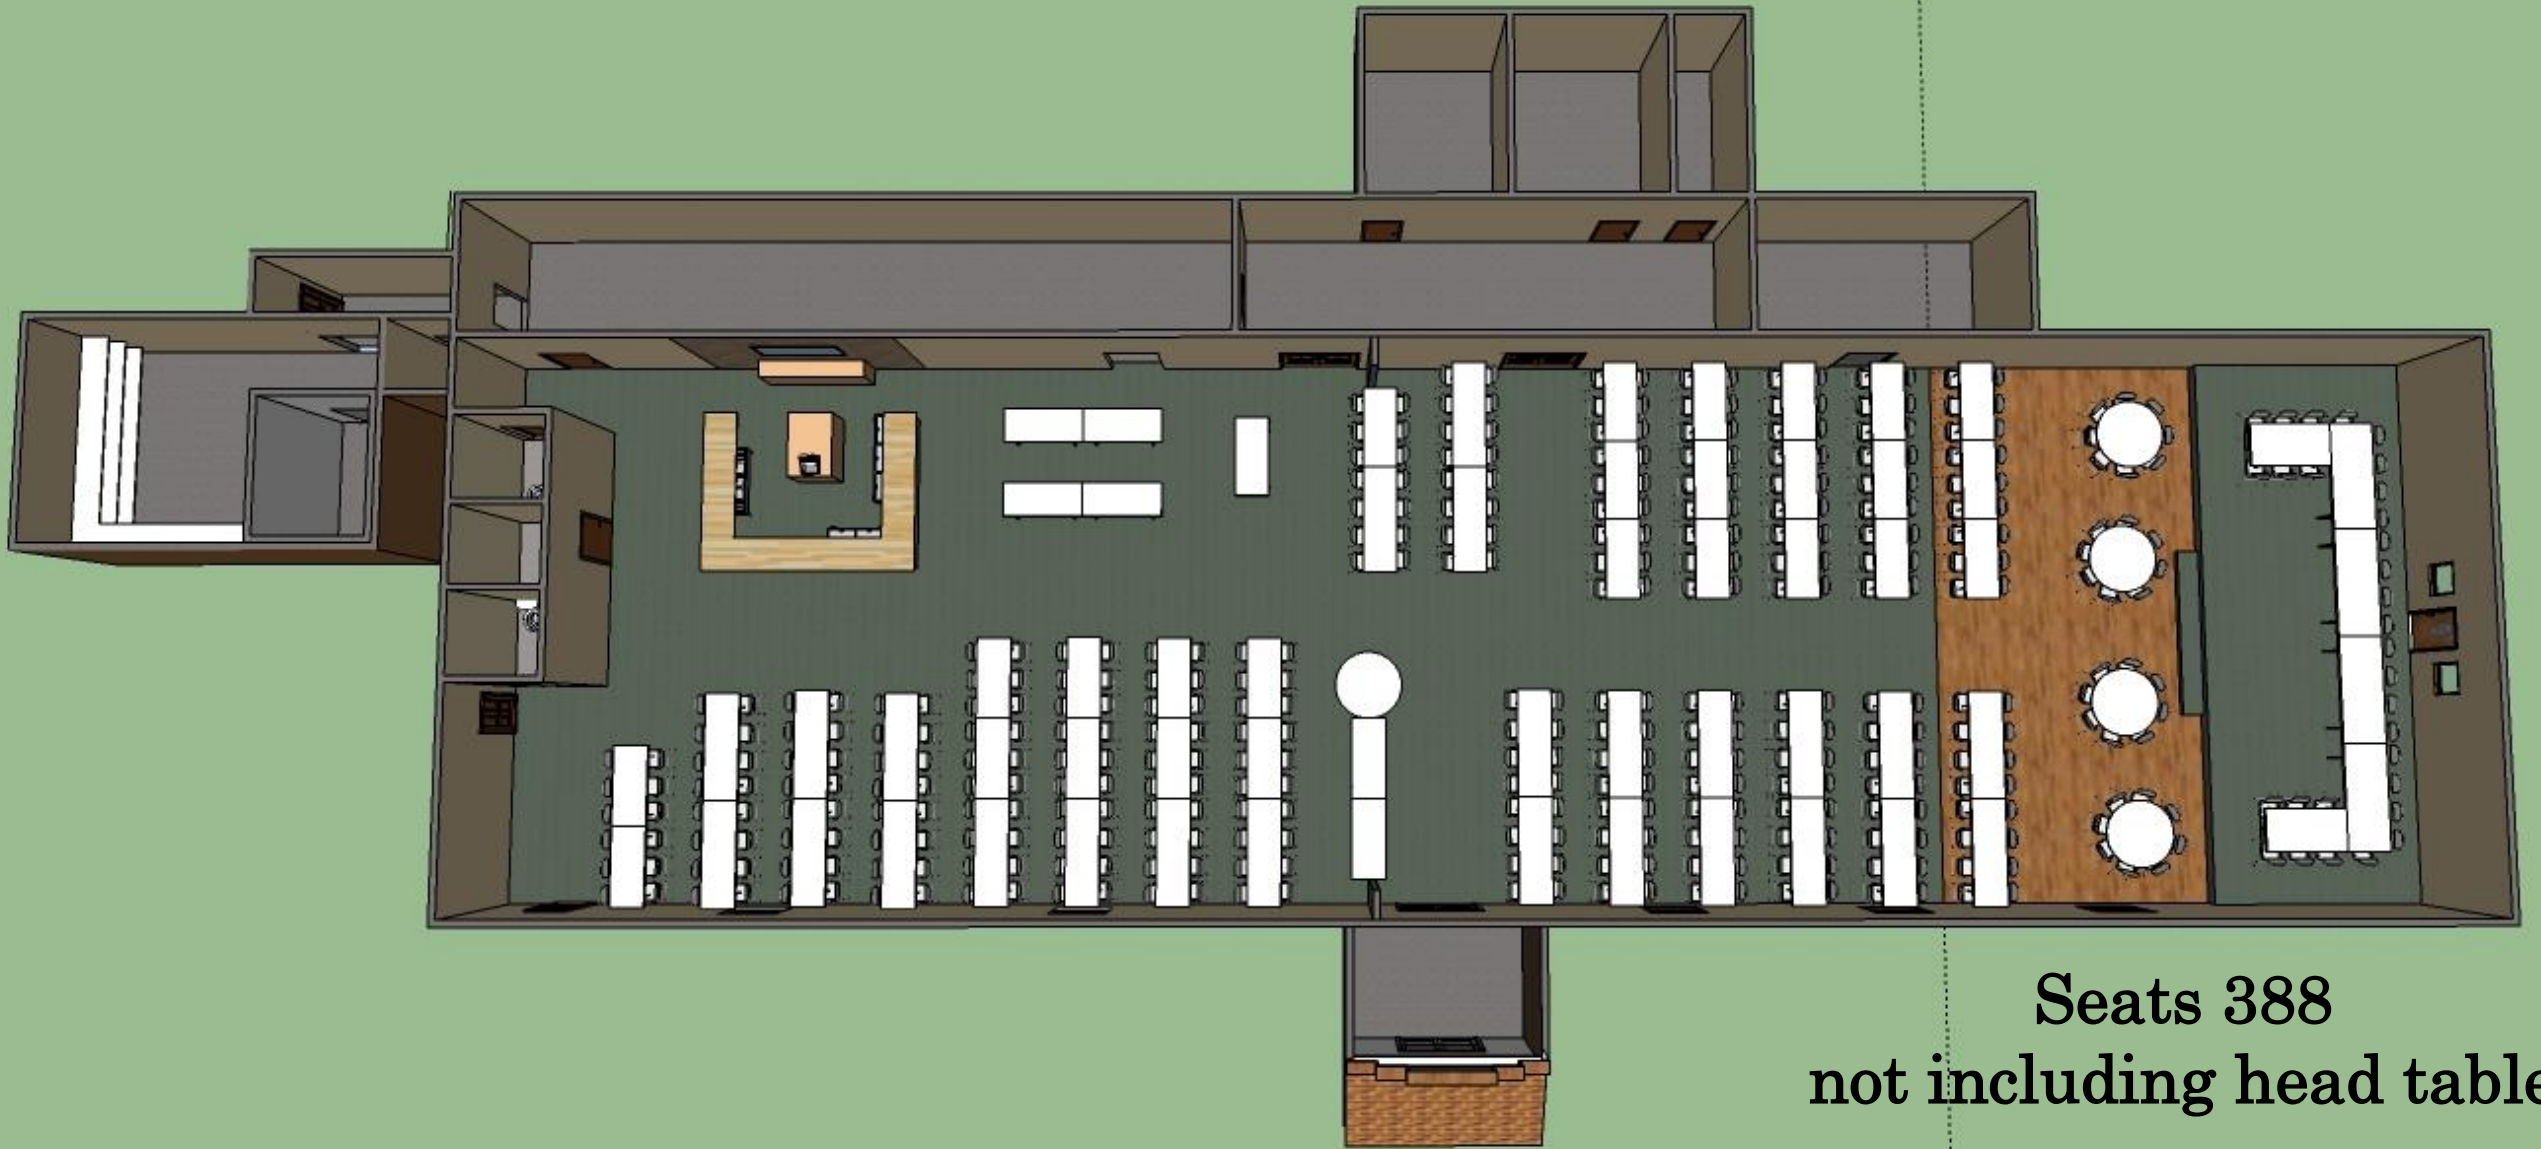

Edgewood Locker Event Center

Seats 424
not including head table

Seats 388
not including head table

Seats 386
not including head table

Seats 304
not including head table

Thunder Room Setup
Seats 104

**Head Table
Seats 10**

**Head Table
Seats 12**

Head Table
Seats 16

Head Table
Seats 24

Head Table
Seats 26